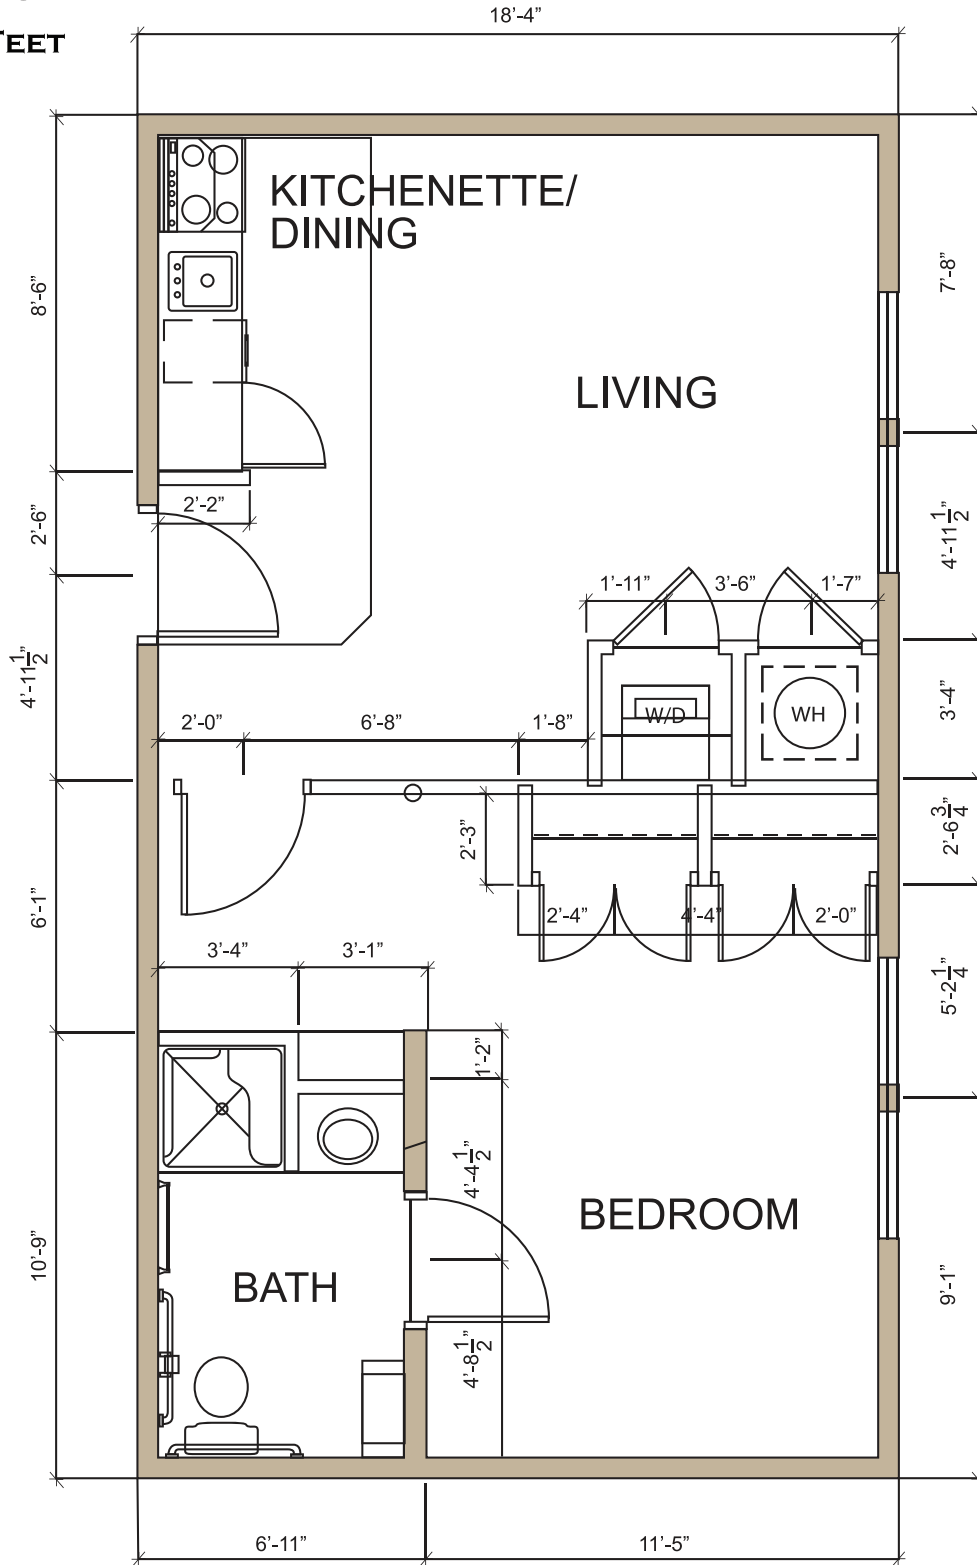

The Wateree

592 SQUARE FEET

Premier Senior Living