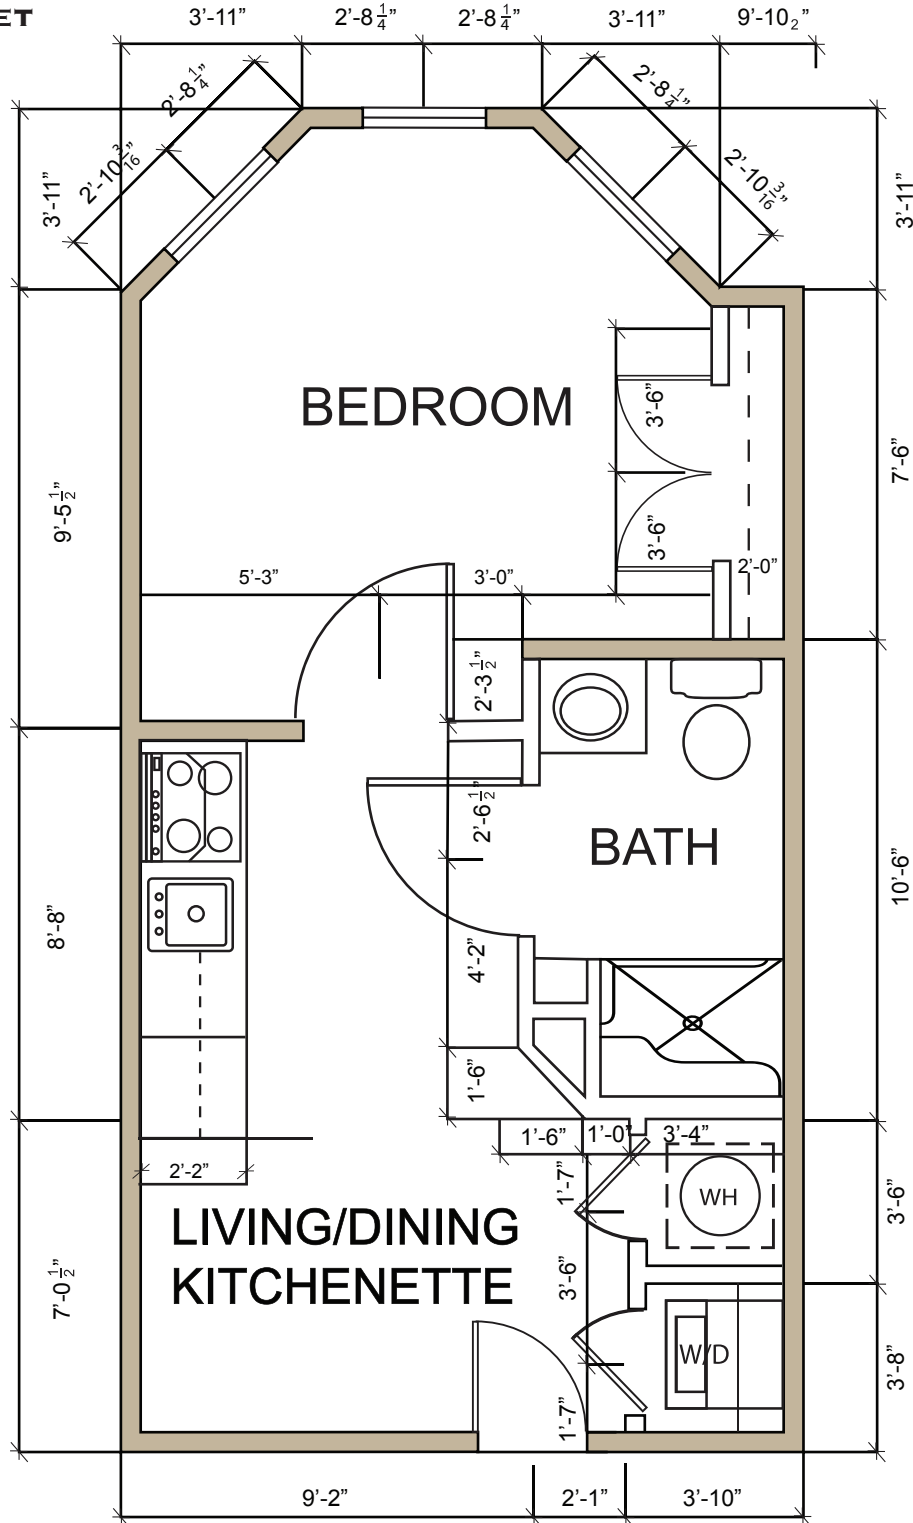

The Lakeshire

410 SQUARE FEET

Premier Senior Living