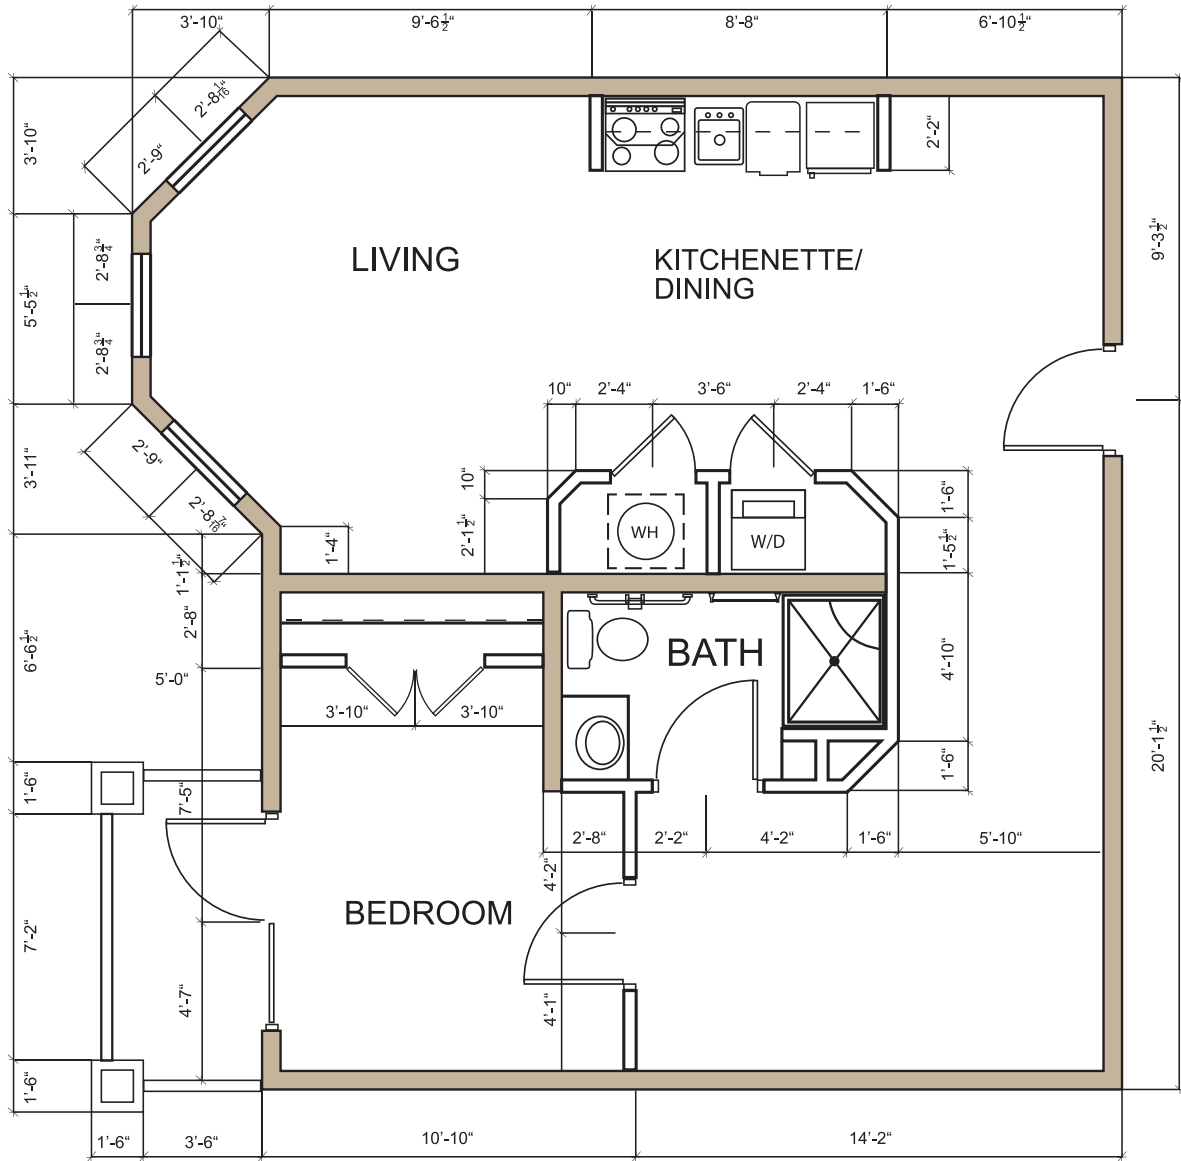

# The Gibson

813 SQUARE FEET

Premier Senior Living