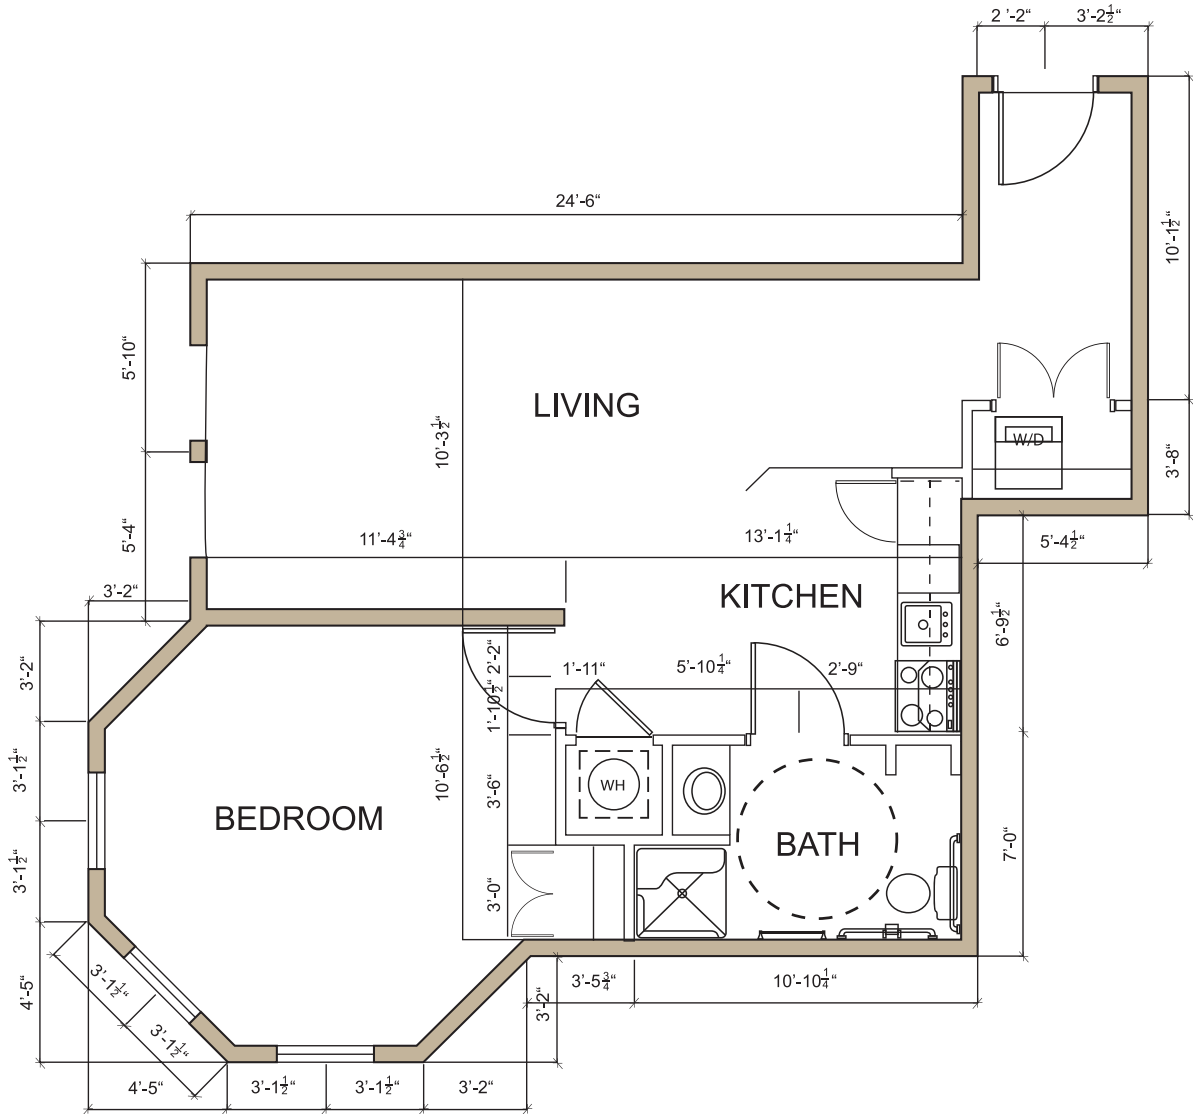

# The Congaree

665 SQUARE FEET

Premier Senior Living