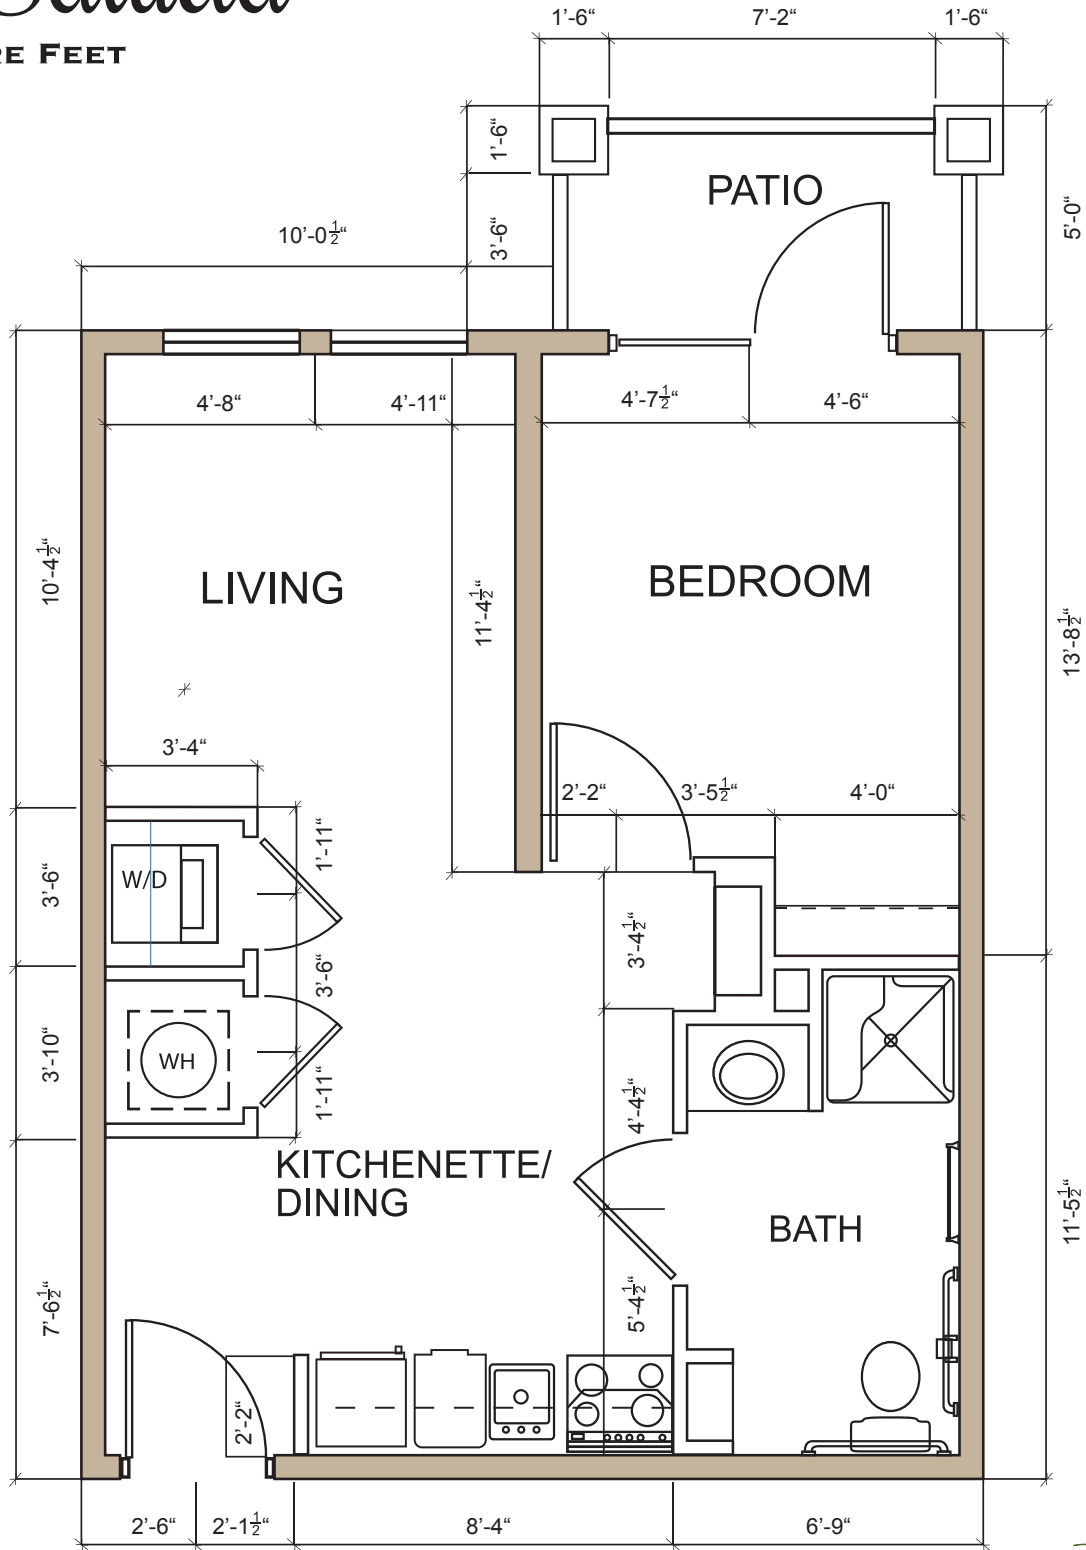

The Saluda

531 SQUARE FEET

Premier Senior Living