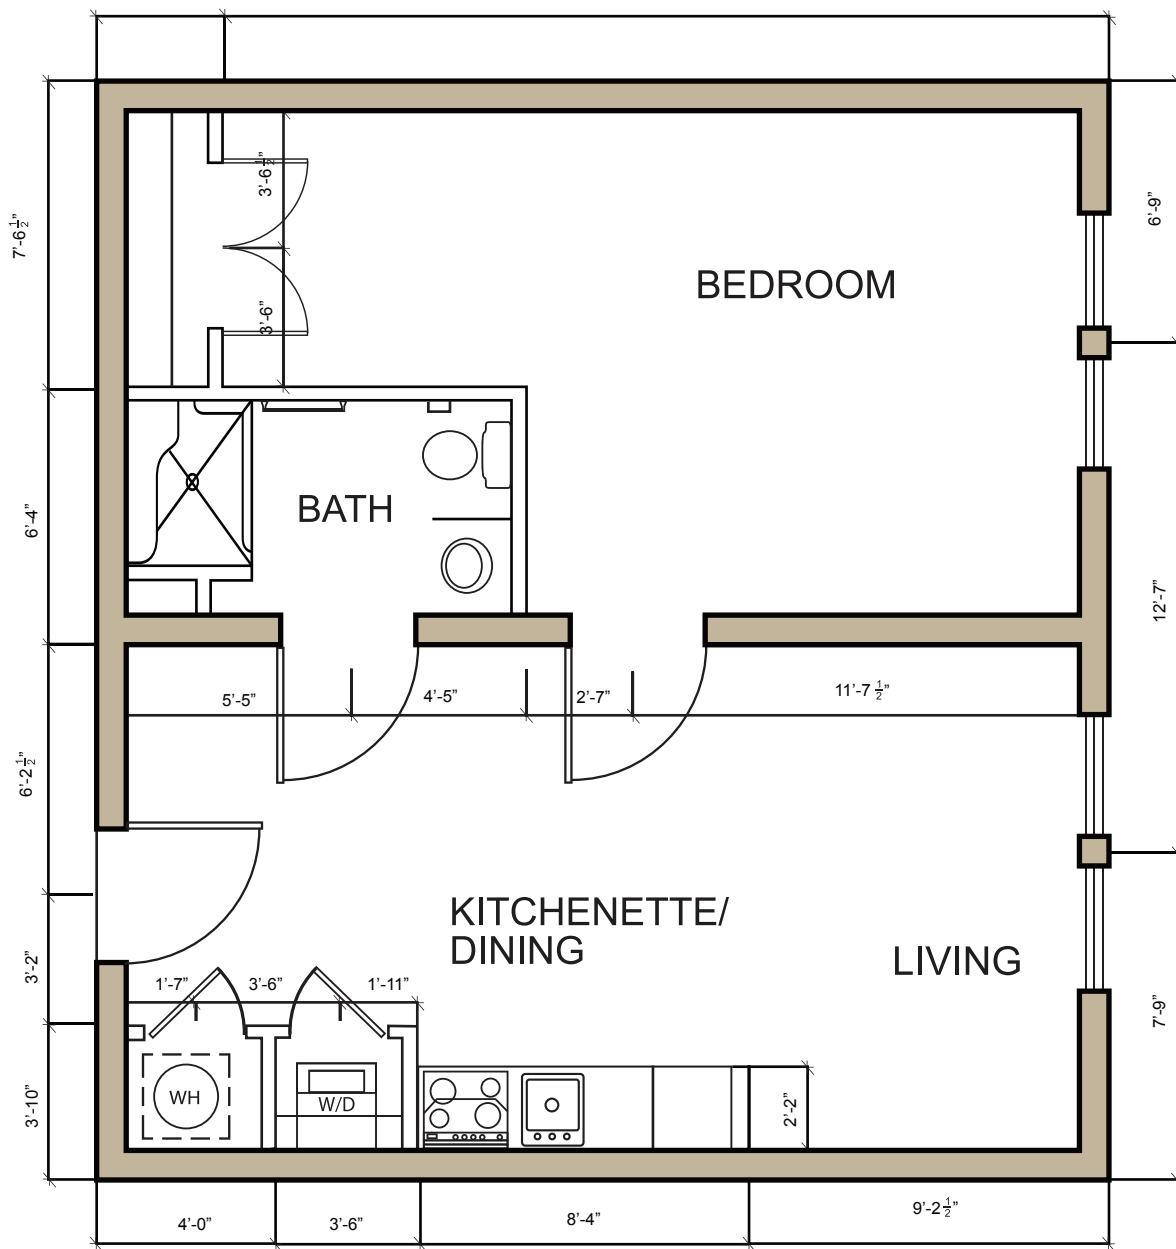

The Pee Dee

672 SQUARE FEET

Premier Senior Living