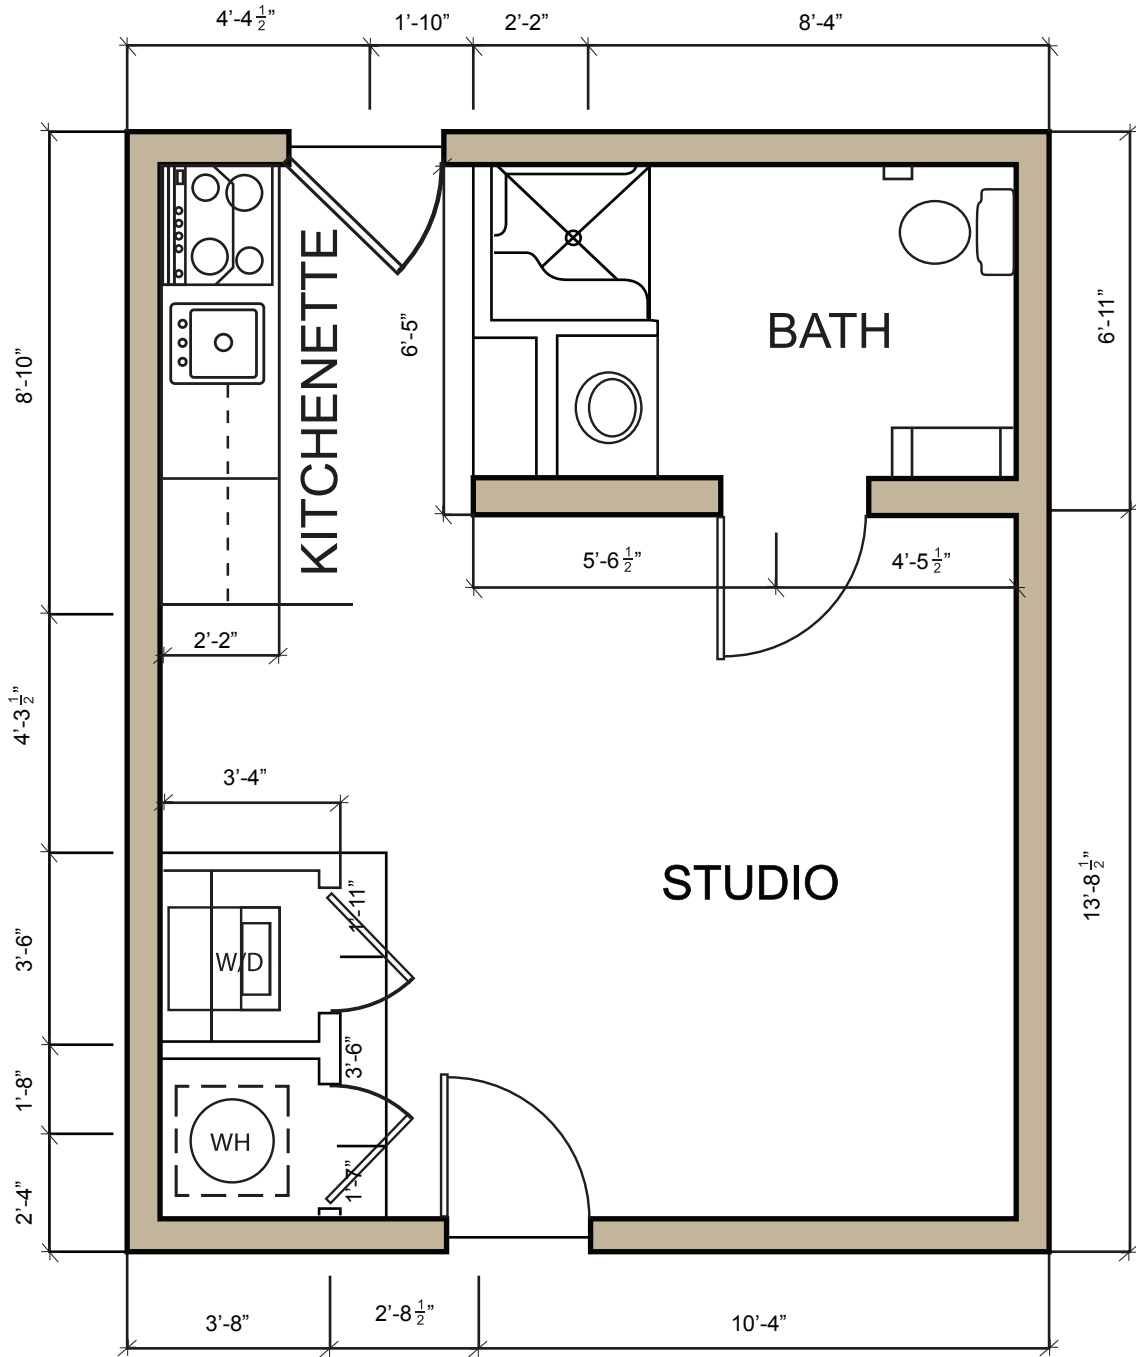

The Murray

333 SQUARE FEET

Premier Senior Living