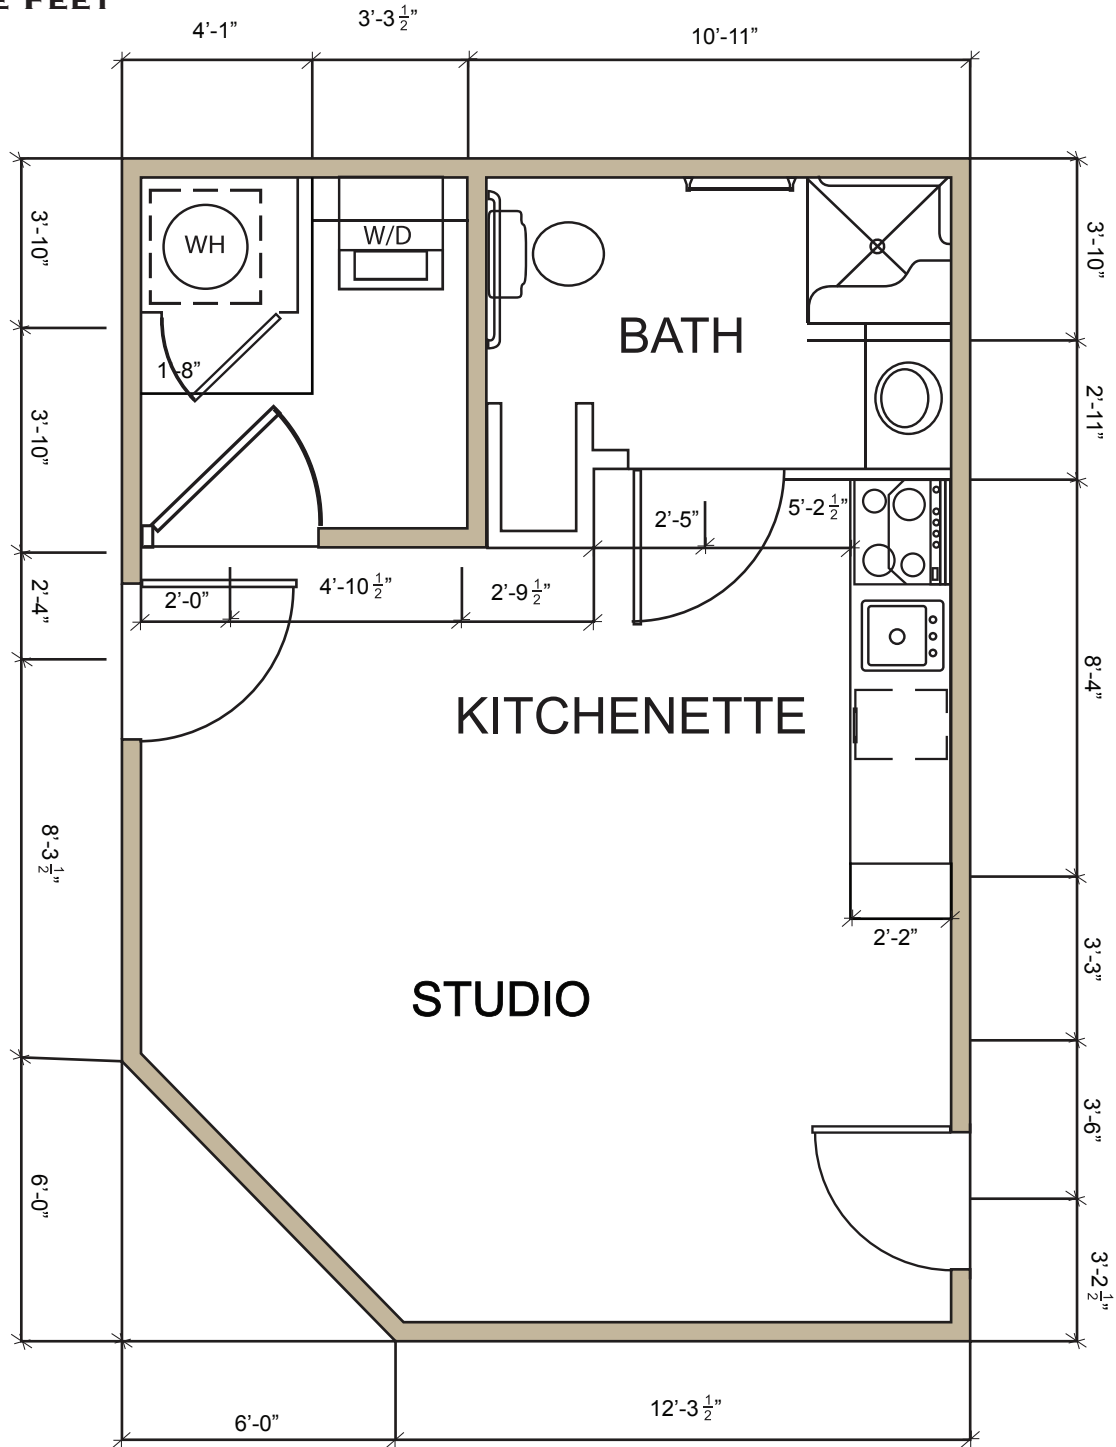

# The Moultrie

435 SQUARE FEET

Premier Senior Living