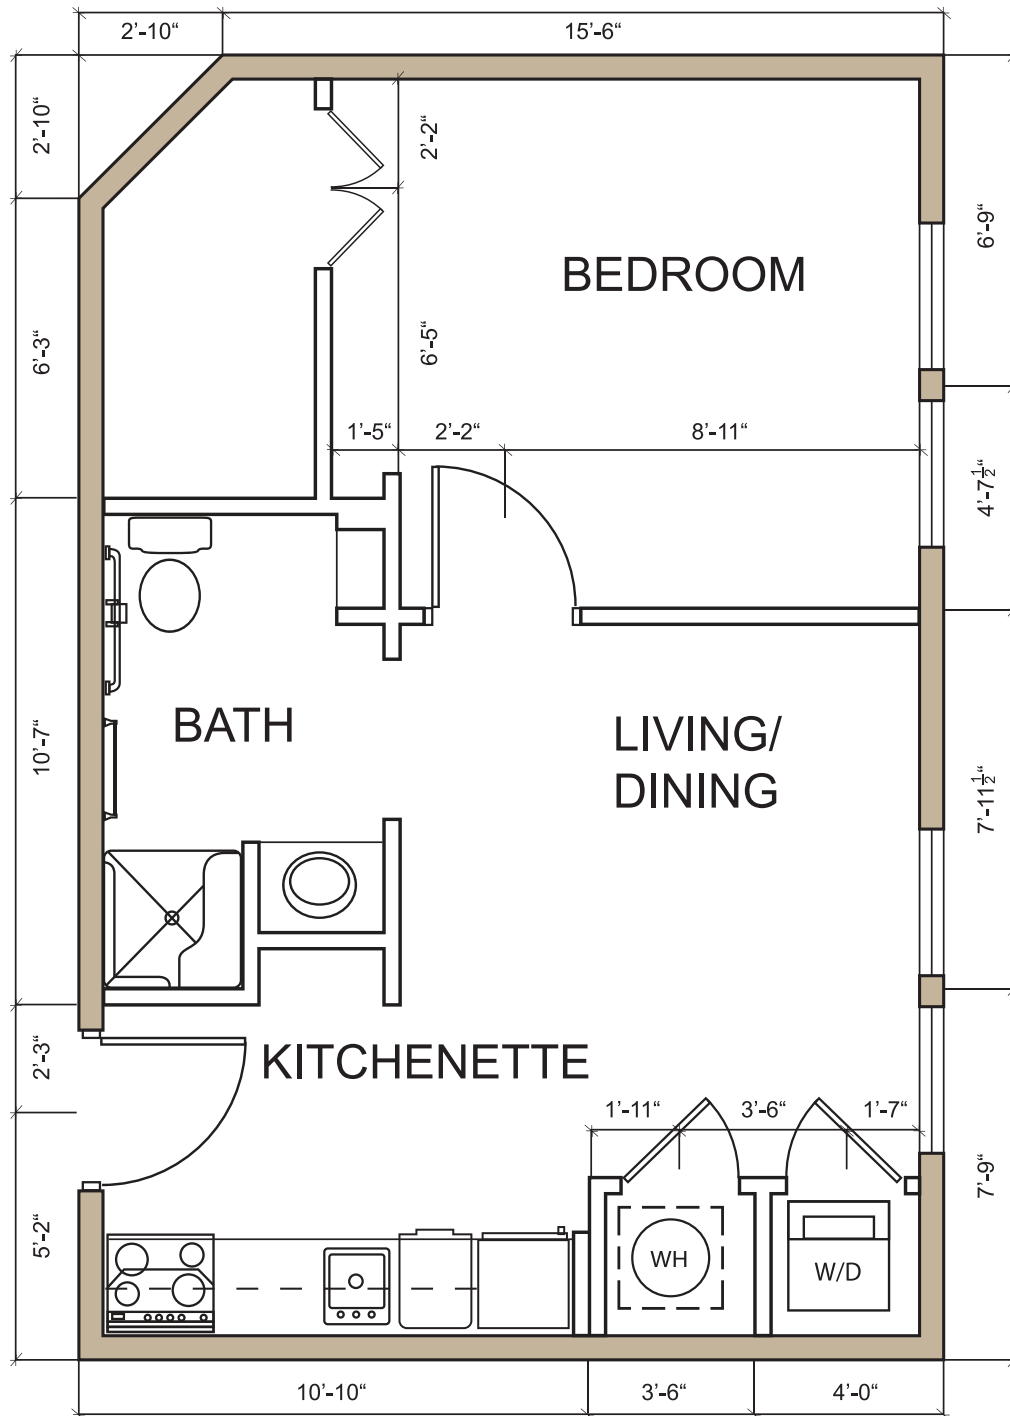

The Marion

488 SQUARE FEET

Premier Senior Living