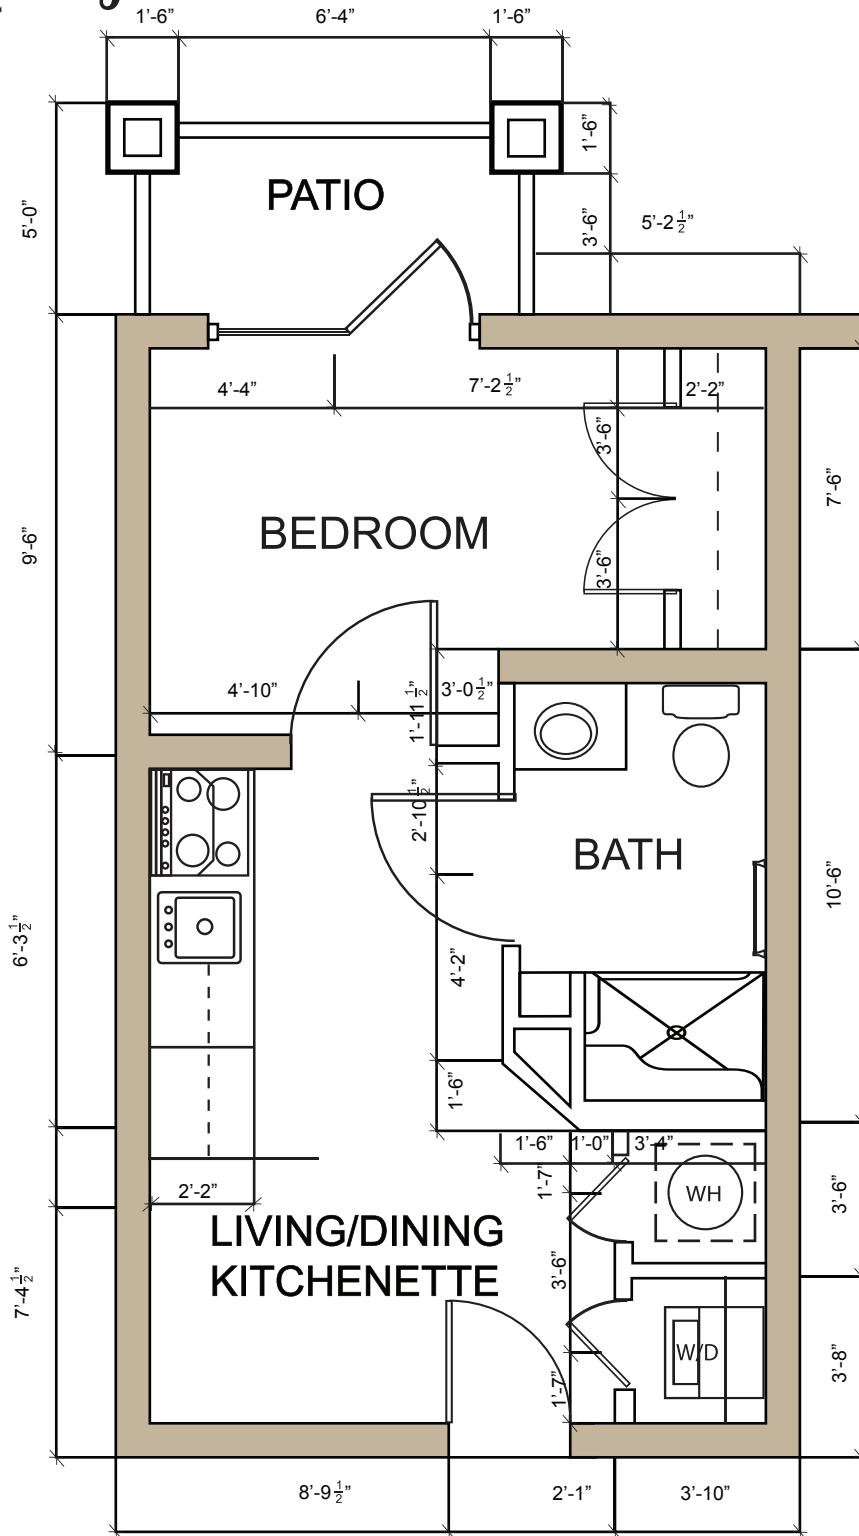

The Lexington

404 SQUARE FEET

Premier Senior Living