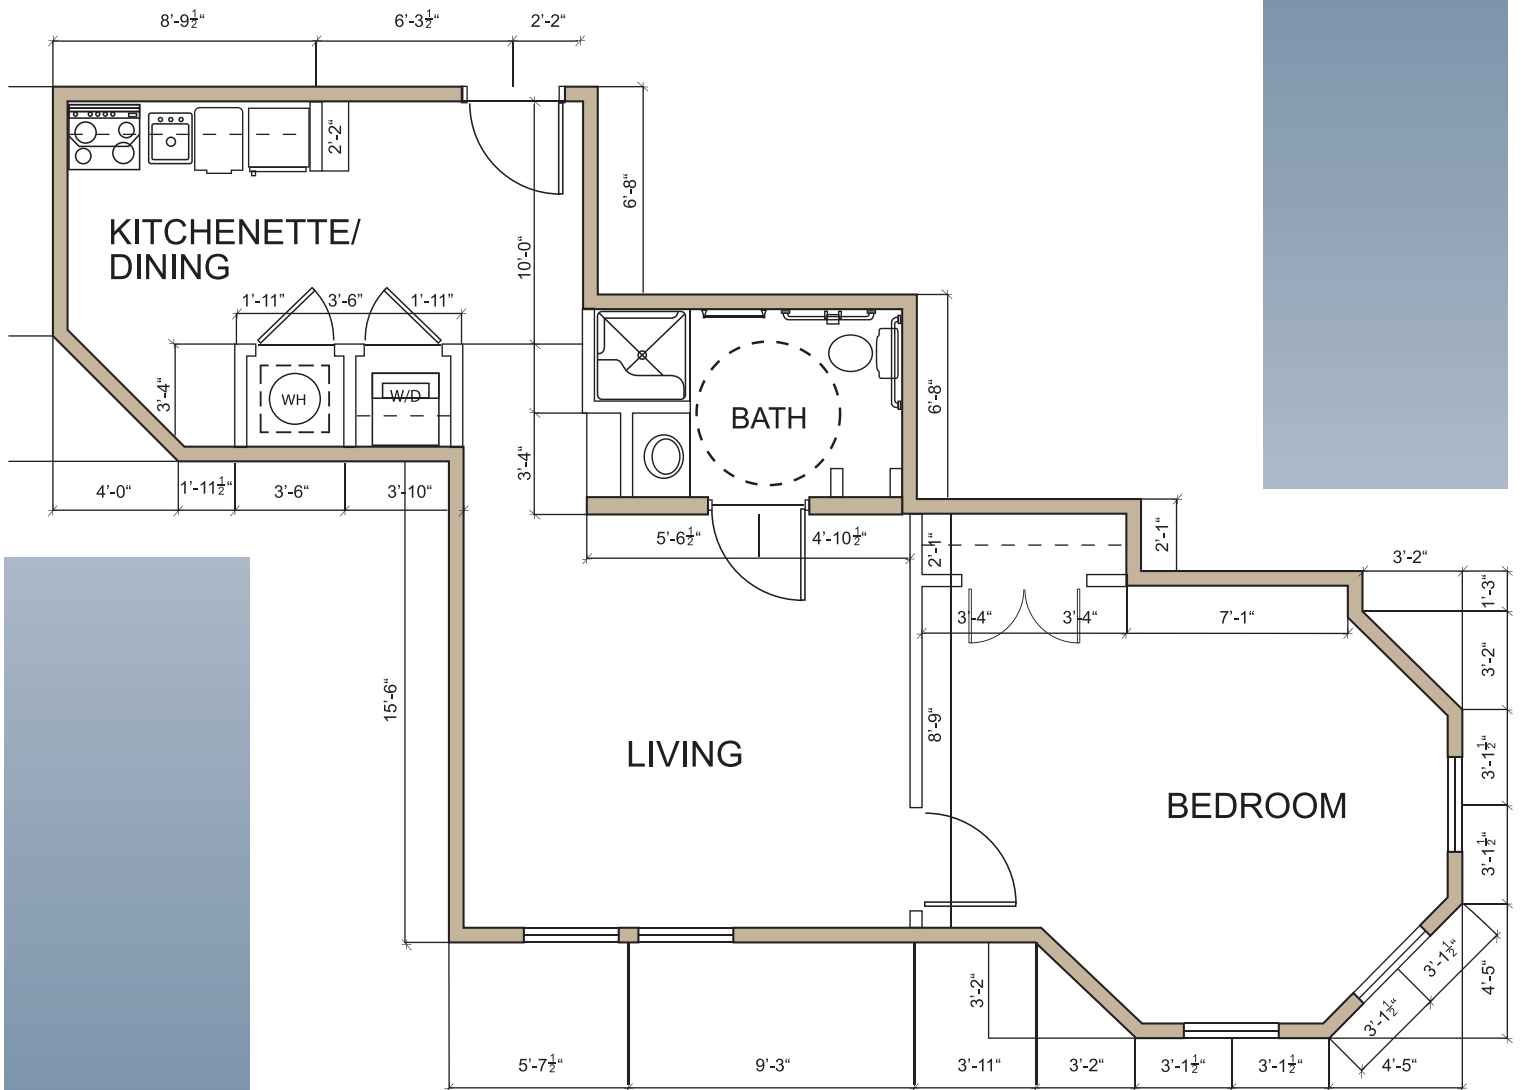

The Irmine

722 SQUARE FEET

Premier Senior Living